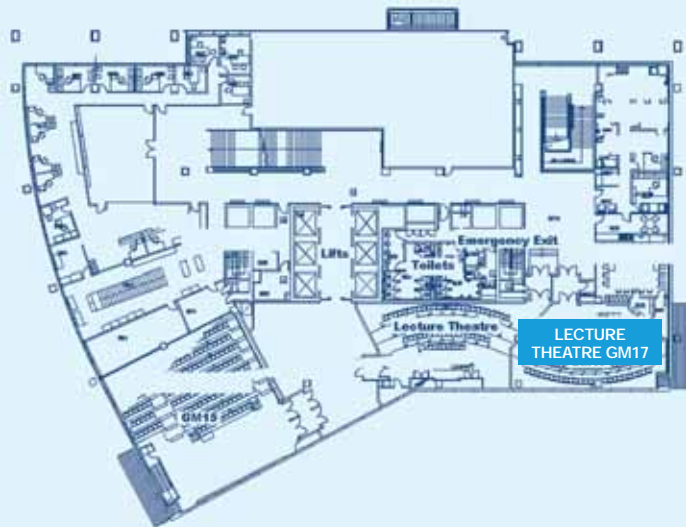

VENUE MAP

Level 1

- Lecture Theatre GM15 (Plenary Sessions)
- Lecture Theatre 104
- Lecture Theatre 106
- Lecture Theatre 108
- Registration & Catering

Mezzanine Level

- Lecture Theatre GM17

Ground Floor

- Lecture Theatre G08
- Seminar Room G27
- Seminar Room G29 (Speakers Preparation Room)