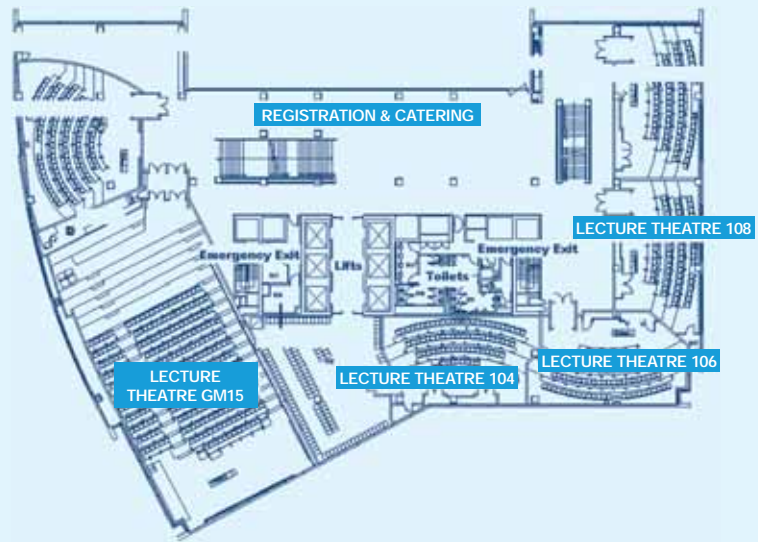

VENUE MAP

Level 1

- Lecture Theatre GM15 (Plenary Sessions)
- Lecture Theatre 104
- Lecture Theatre 106
- Lecture Theatre 108
- Registration & Catering

Mezzanine Level

- Lecture Theatre GM17

Ground Floor

- Lecture Theatre G08
- Seminar Room G27
- Seminar Room G29 (Speakers Preparation Room)